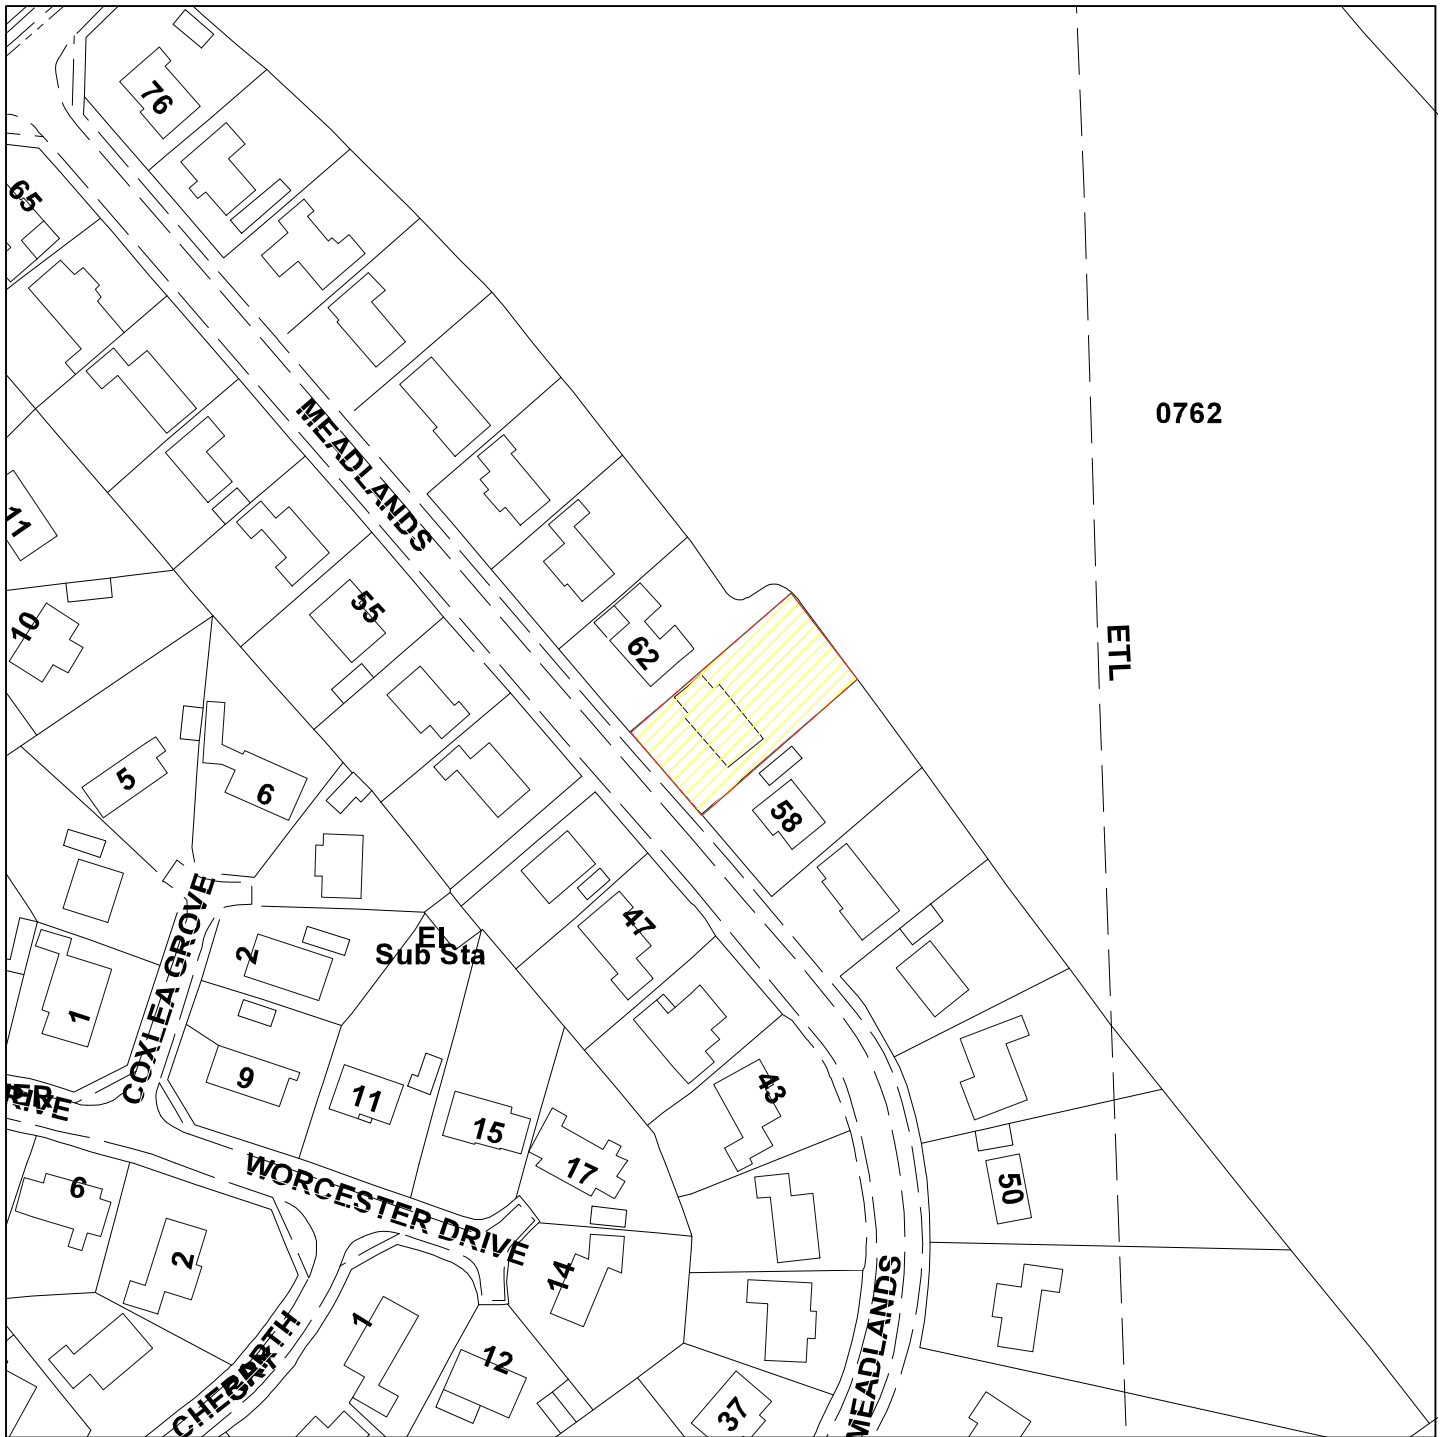

60 Meadlands, YO31 0NS

08/00750/FUL

Scale : 1:1250

Reproduced from the Ordnance Survey map with the permission of the Controller of Her Majesty's Stationery Office © Crown Copyright 2000.

Unauthorised reproduction infringes Crown Copyright and may lead to prosecution or civil proceedings.